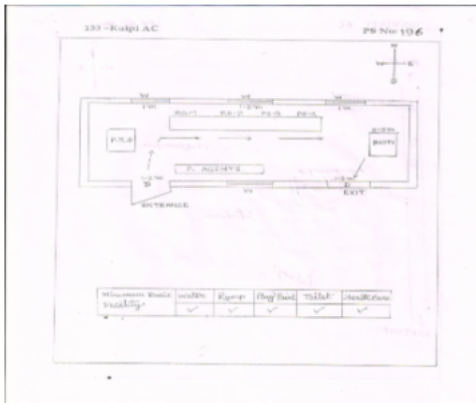

Nazri Naksha

Google Map View

Polling Station Building Front View

Polling Station Front View

Cad View

Key MAP View