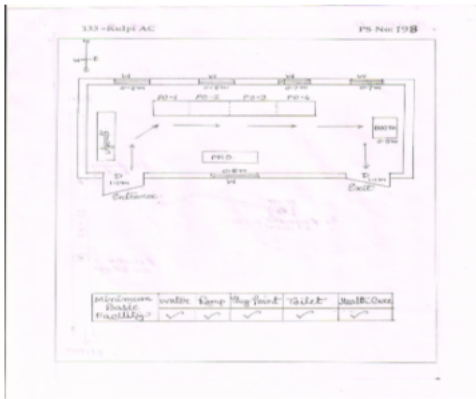

Nazri Naksha

Google Map View

Polling Station Building Front View

Polling Station Front View

Cad View

Key MAP View