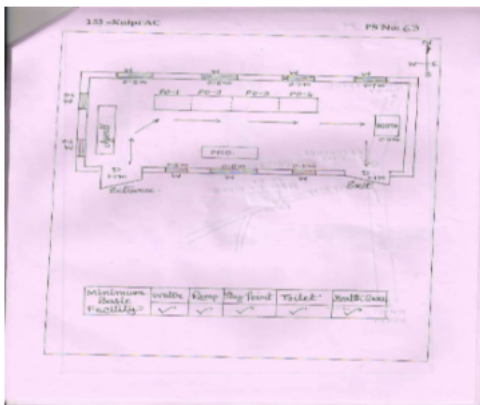

Nazri Naksha

Google Map View

Polling Station Building Front View

Polling Station Front View

Cad View

Key MAP View