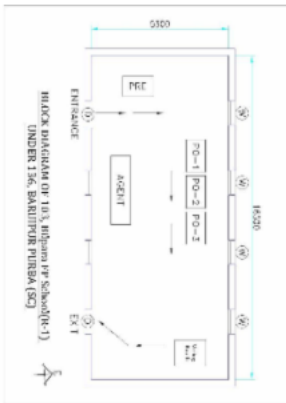

Nazri Naksha

Google Map View

Polling Station Building Front View

Polling Station Front View

Cad View

Key MAP View