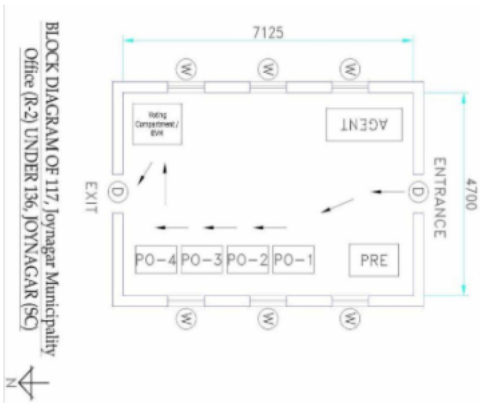

Nazri Naksha

Google Map View

Polling Station Building Front View

Polling Station Front View

Cad View

Key MAP View