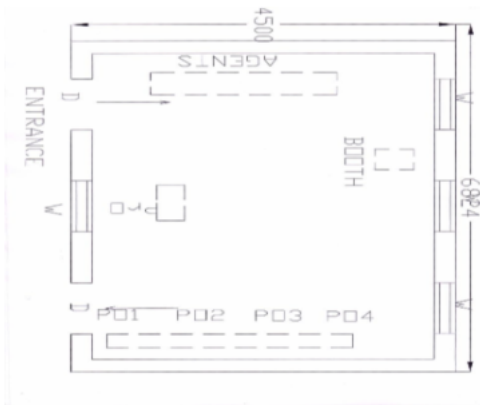

Nazri Naksha

Google Map View

Polling Station Building Front View

Polling Station Front View

Cad View

Key MAP View