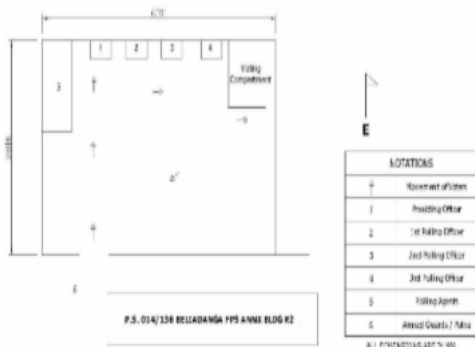

Nazri Naksha

Google Map View

Polling Station Building Front View

Polling Station Front View

Cad View

Key MAP View