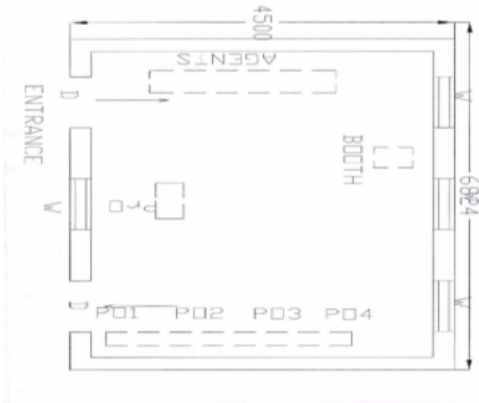

Nazri Naksha

Google Map View

Polling Station Building Front View

Polling Station Front View

Cad View

Key MAP View