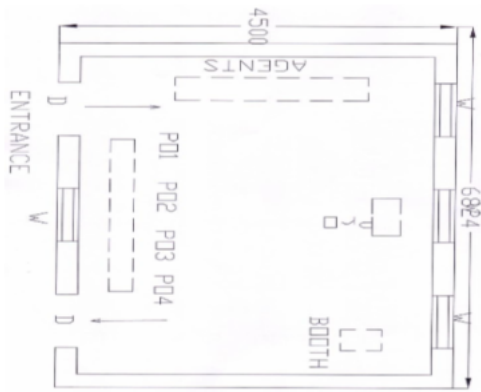

Nazri Naksha

Google Map View

Polling Station Building Front View

Polling Station Front View

Cad View

Key MAP View