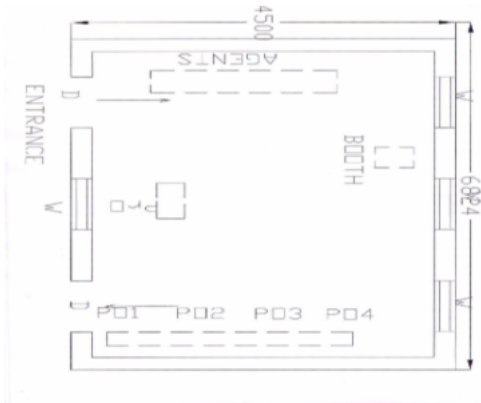

Nazri Naksha

Google Map View

Polling Station Building Front View

Polling Station Front View

Cad View

Key MAP View