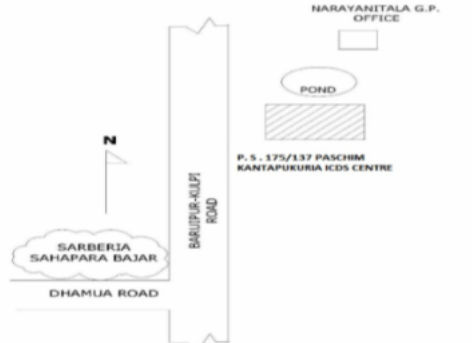

Key MAP View

Key Map View(with indication- How to Reach)