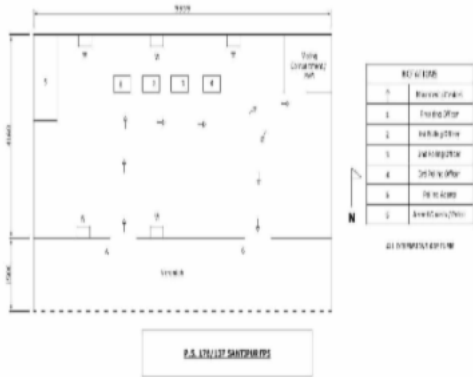

Nazri Naksha

Google Map View

Polling Station Building Front View

Polling Station Front View

Cad View

Key MAP View