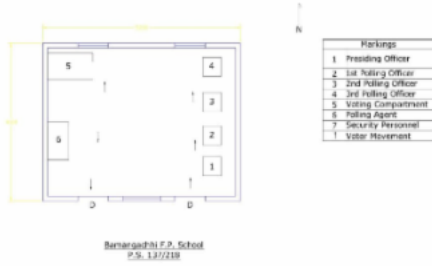

Nazri Naksha

Google Map View

Polling Station Building Front View

Polling Station Front View

Cad View

Key MAP View