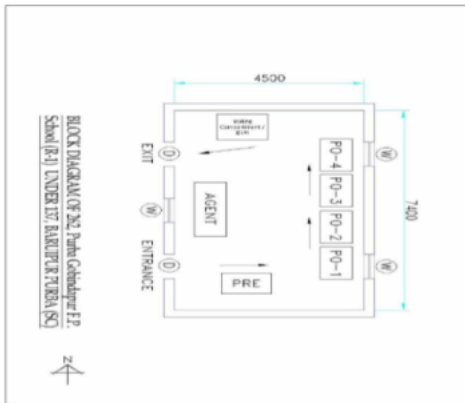

Nazri Naksha

Google Map View

Polling Station Building Front View

Polling Station Front View

Cad View

Key MAP View