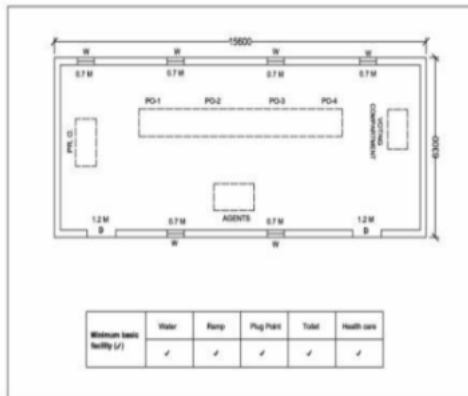

Nazri Naksha

Google Map View

Polling Station Building Front View

Polling Station Front View

Cad View

Key MAP View