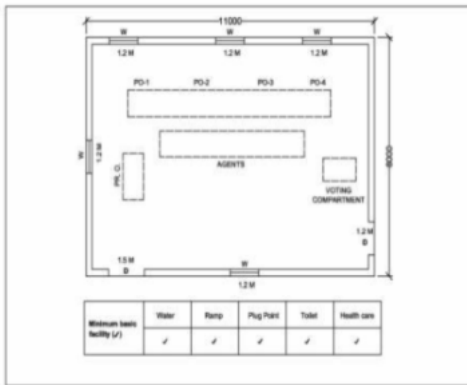

Nazri Naksha

Google Map View

Polling Station Building Front View

Polling Station Front View

Cad View

Key MAP View