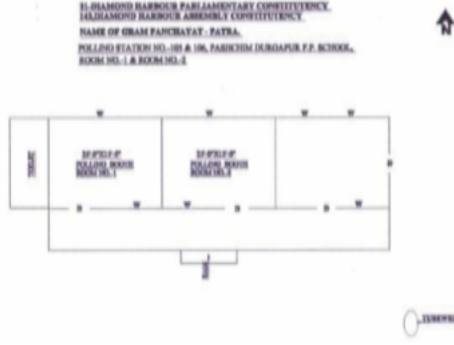

Nazri Naksha

Google Map View