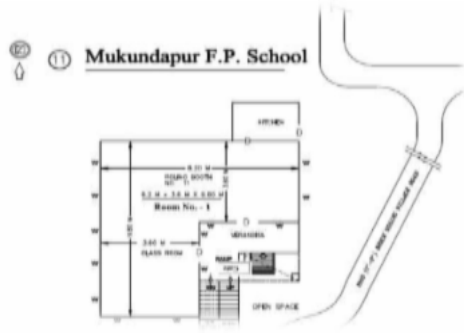

Nazri Naksha

Google Map View