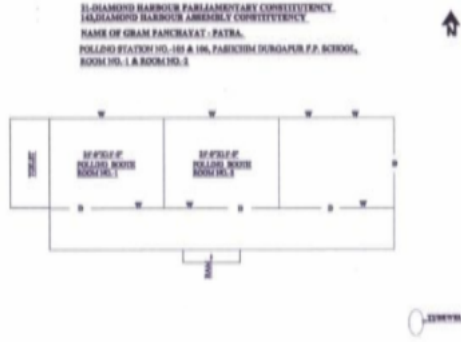

Nazri Naksha

Google Map View