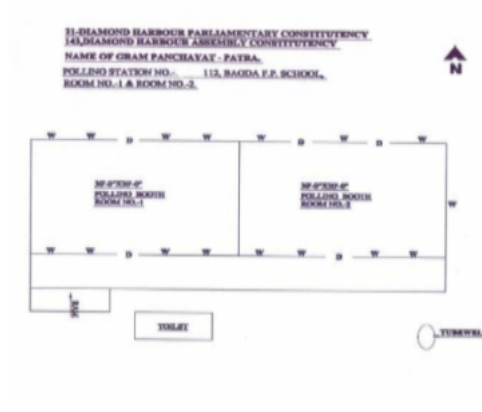

Nazri Naksha

Google Map View