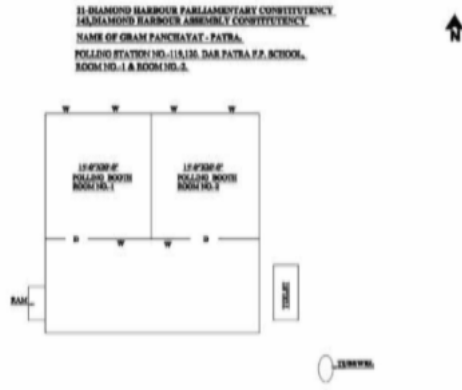

Nazri Naksha

Google Map View