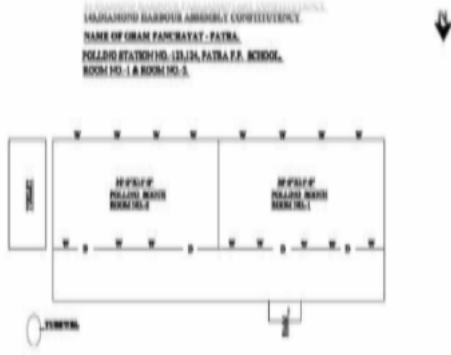

Nazri Naksha

Google Map View