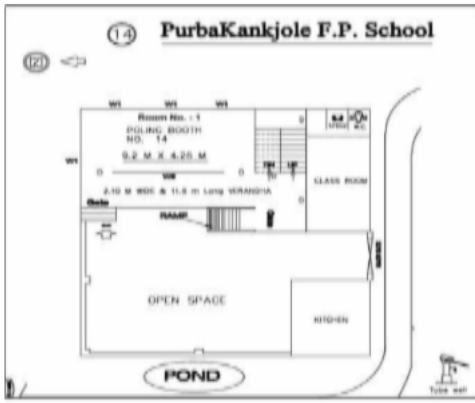

Nazri Naksha

Google Map View