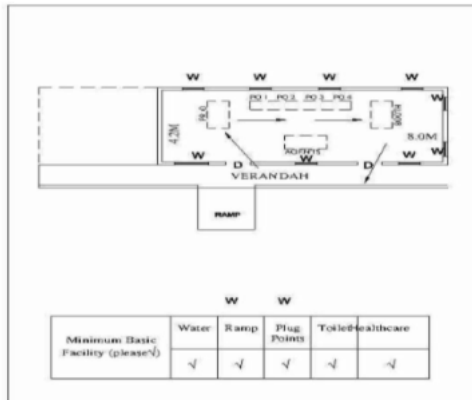

Nazri Naksha

Google Map View

Polling Station Building Front View

Polling Station Front View

Cad View

Key MAP View