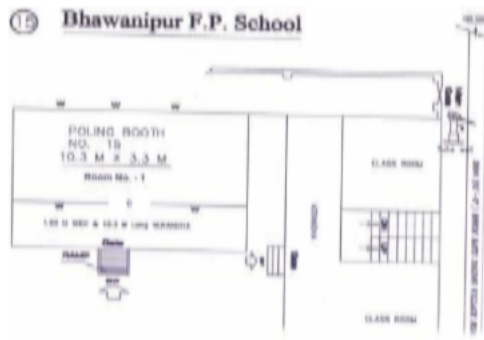

Nazri Naksha

Google Map View