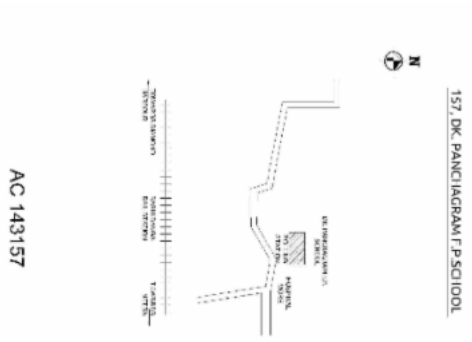

Nazri Naksha

Google Map View