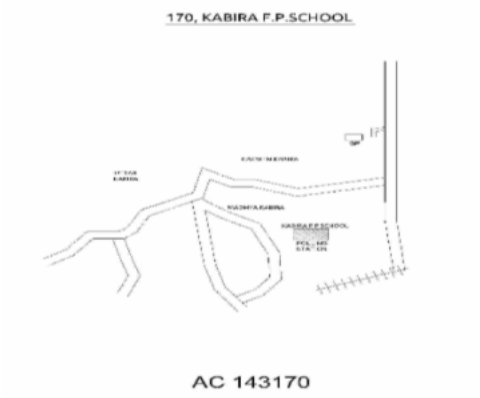

Nazri Naksha

Google Map View