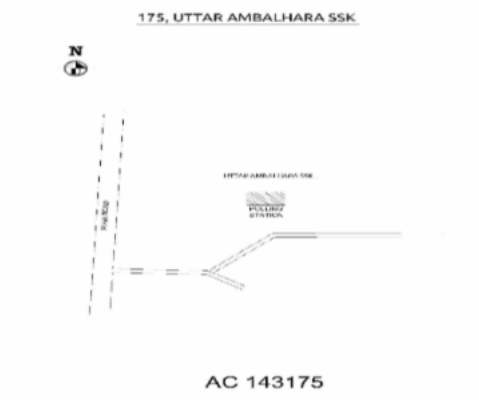

Nazri Naksha

Google Map View