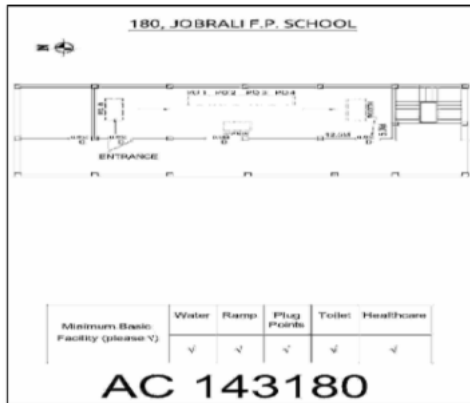

Nazri Naksha

Google Map View

Polling Station Building Front View

Polling Station Front View

Cad View

Key MAP View