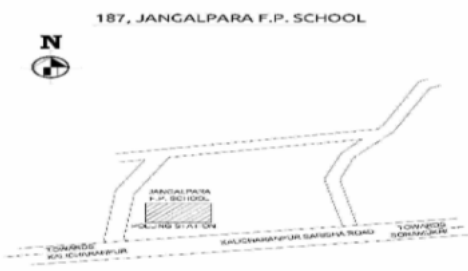

Nazri Naksha

Google Map View