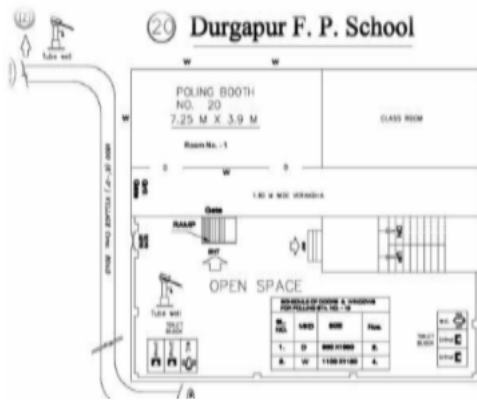

Nazri Naksha

Google Map View