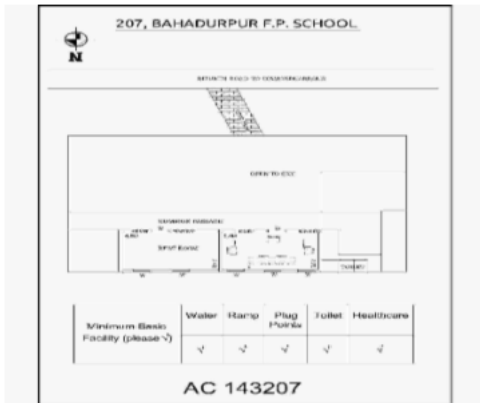

Nazri Naksha

Google Map View

Polling Station Building Front View

Polling Station Front View

Cad View

Key MAP View