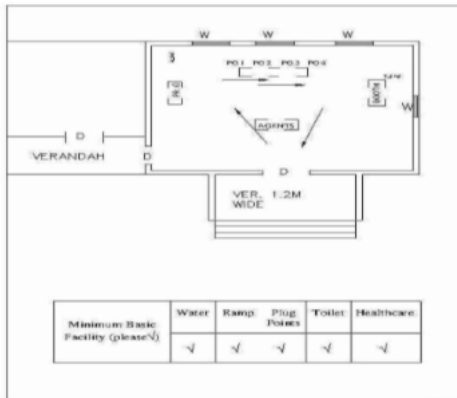

Nazri Naksha

Google Map View

Polling Station Building Front View

Polling Station Front View

Cad View

Key MAP View