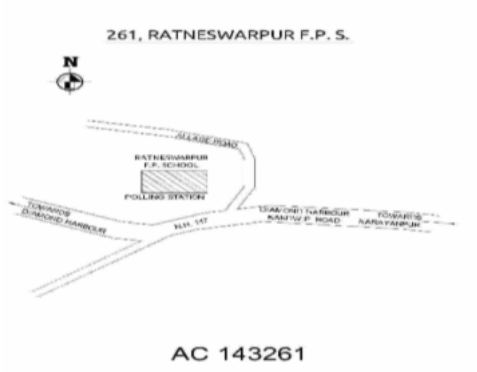

Nazri Naksha

Google Map View