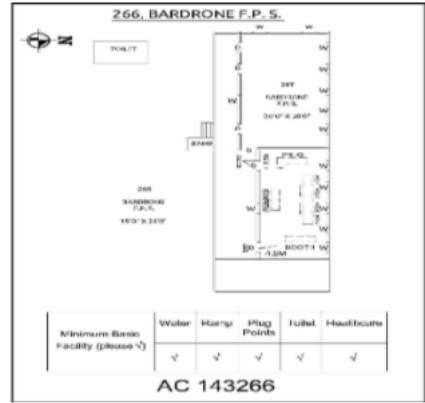

Polling Station Front View