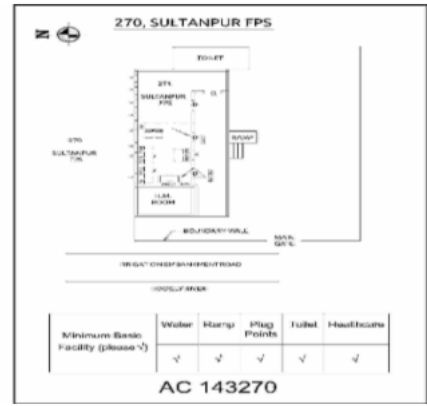

Nazri Naksha

Google Map View

AC 143170

AC 143270

Polling Station Building Front View

Polling Station Front View

AC 143270

POCO
2023-02-19 09:13

Cad View

Key MAP View

AC 143270

AC 143170