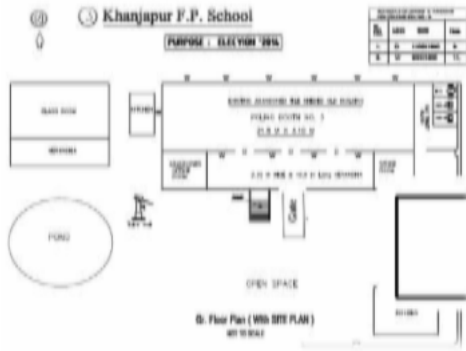

Nazri Naksha

Google Map View

Polling Station Building Front View

Polling Station Front View

Cad View

Key MAP View