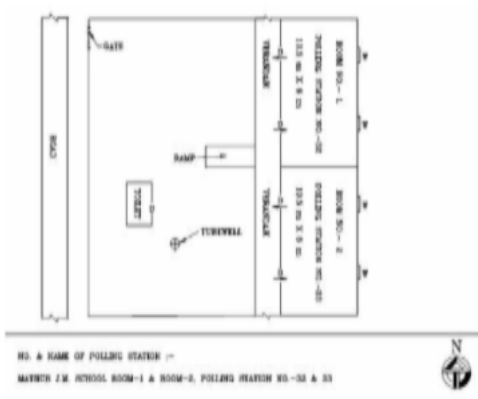

Nazri Naksha

Google Map View