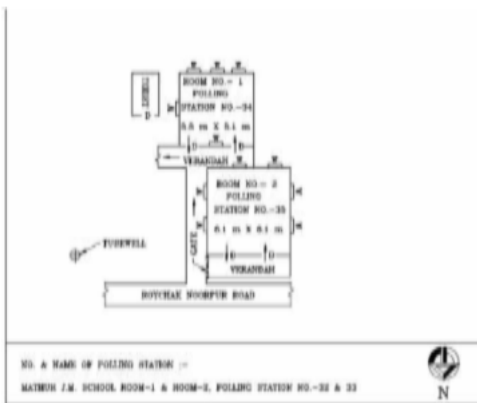

Nazri Naksha

Google Map View

Polling Station Building Front View

Polling Station Front View

Cad View

Key MAP View