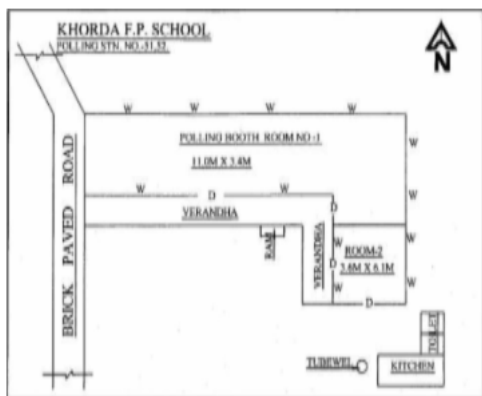

Nazri Naksha

Google Map View

Polling Station Building Front View

Polling Station Front View

Cad View

Key MAP View