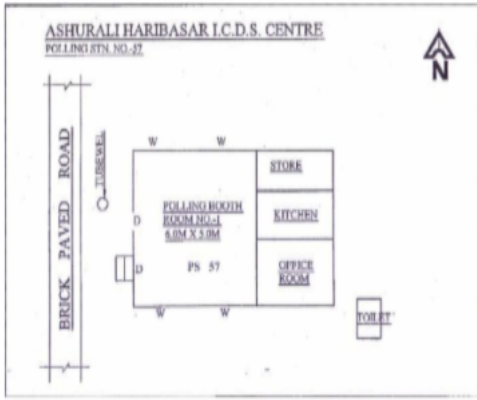

Nazri Naksha

Google Map View