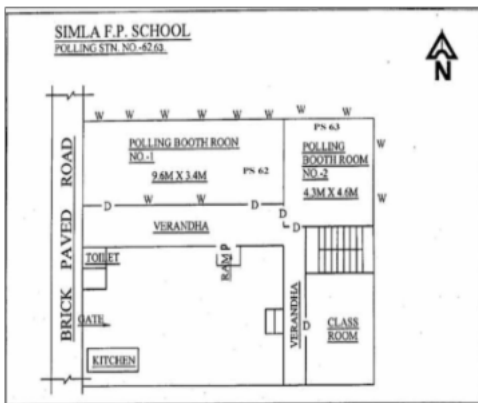

Nazri Naksha

Google Map View

Polling Station Building Front View

Polling Station Front View

Cad View

Key MAP View