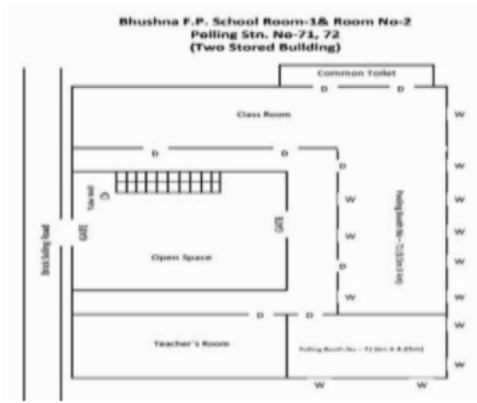

Nazri Naksha

Google Map View