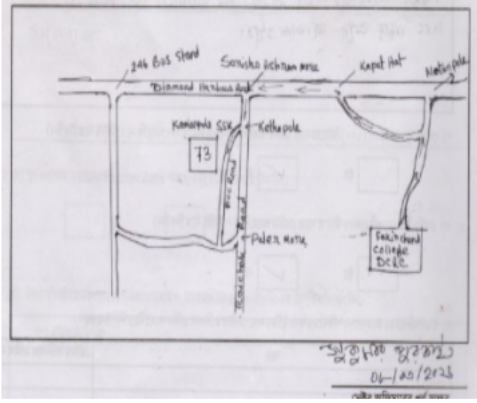

Nazri Naksha

Google Map View