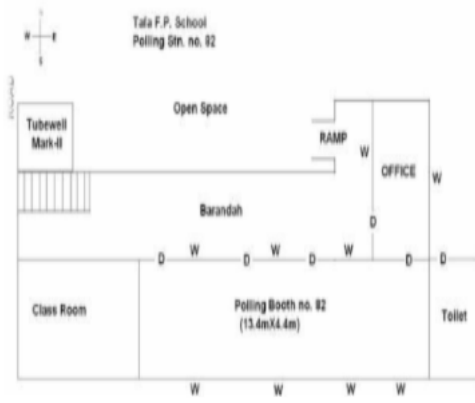

Nazri Naksha

Google Map View