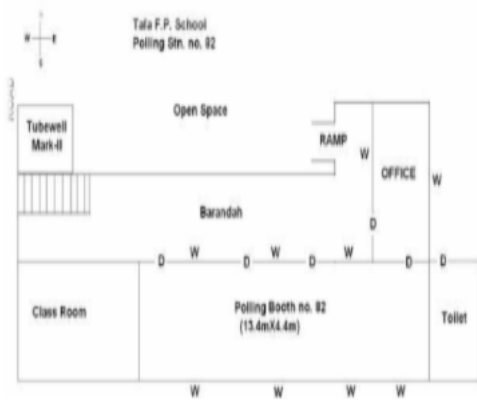

Nazri Naksha

Google Map View