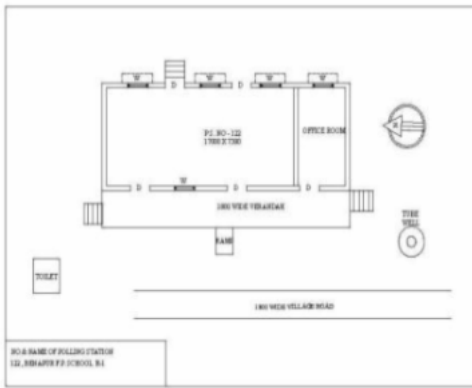

Nazri Naksha

Google Map View

Polling Station Building Front View

Polling Station Front View

Cad View

Key MAP View