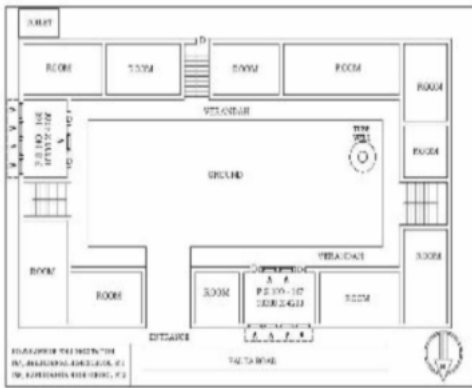

Nazri Naksha

Google Map View

Polling Station Building Front View

Polling Station Front View

Cad View

Key MAP View