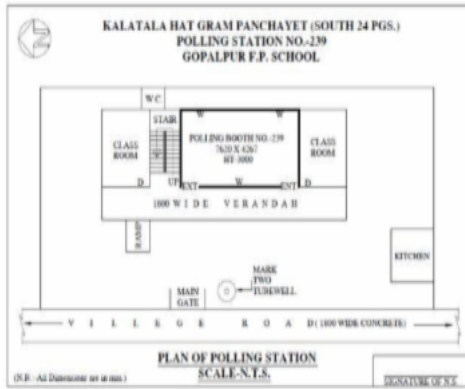

Nazri Naksha

Google Map View

Polling Station Building Front View

Polling Station Front View

Cad View

Key MAP View