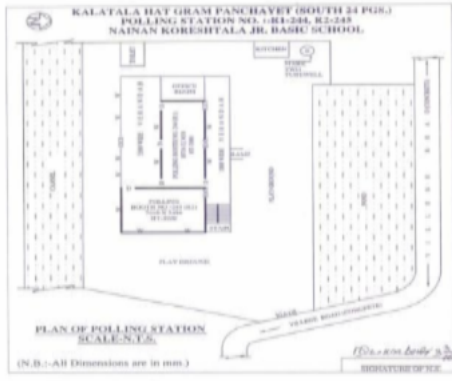

Nazri Naksha

Google Map View